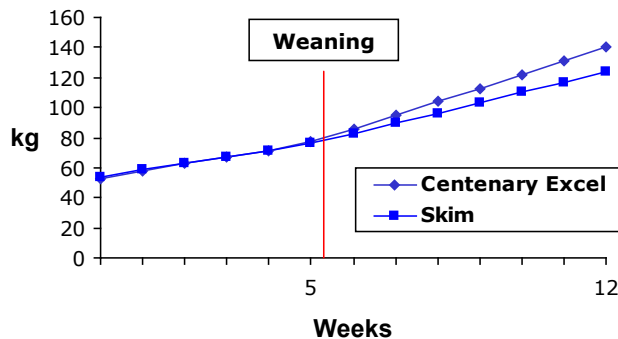

Advantage of Centenary Excel Calf Milk Replacer Post-Weaning